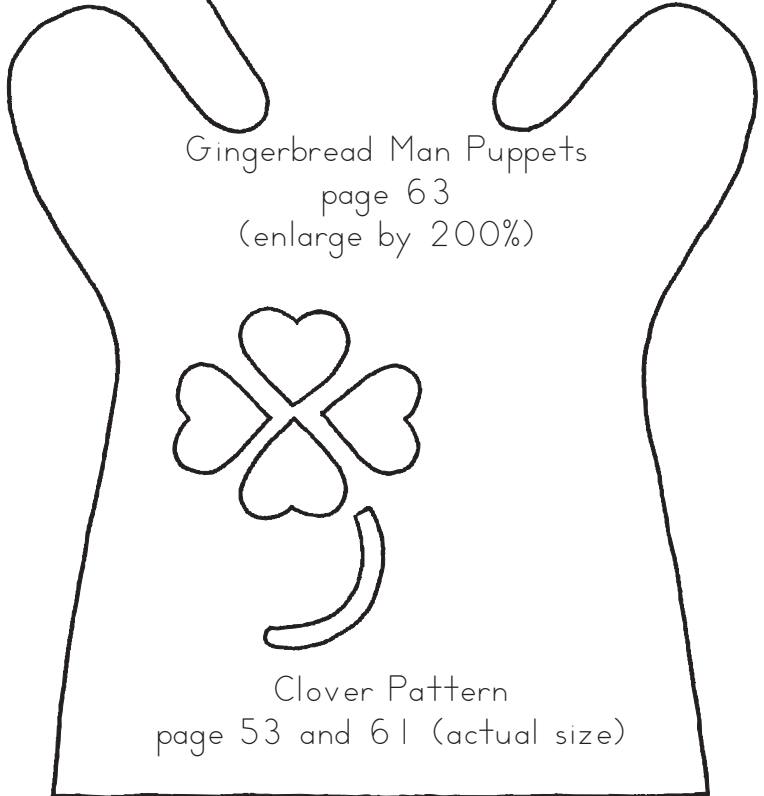

Top

Warm Vest

page 62

(enlarge by 200%, 13³/₈" x 14¹/₂")

Top

Four-Leaf Clover Notebook Holder

page 61

(enlarge by 200%, 9" x 12¹/₂")

Top

Mini Cushions

page 82

(enlarge by 200%)

Gingerbread Man Puppets

page 63

(enlarge by 200%)

Clover Pattern

page 53 and 61 (actual size)

Bottom